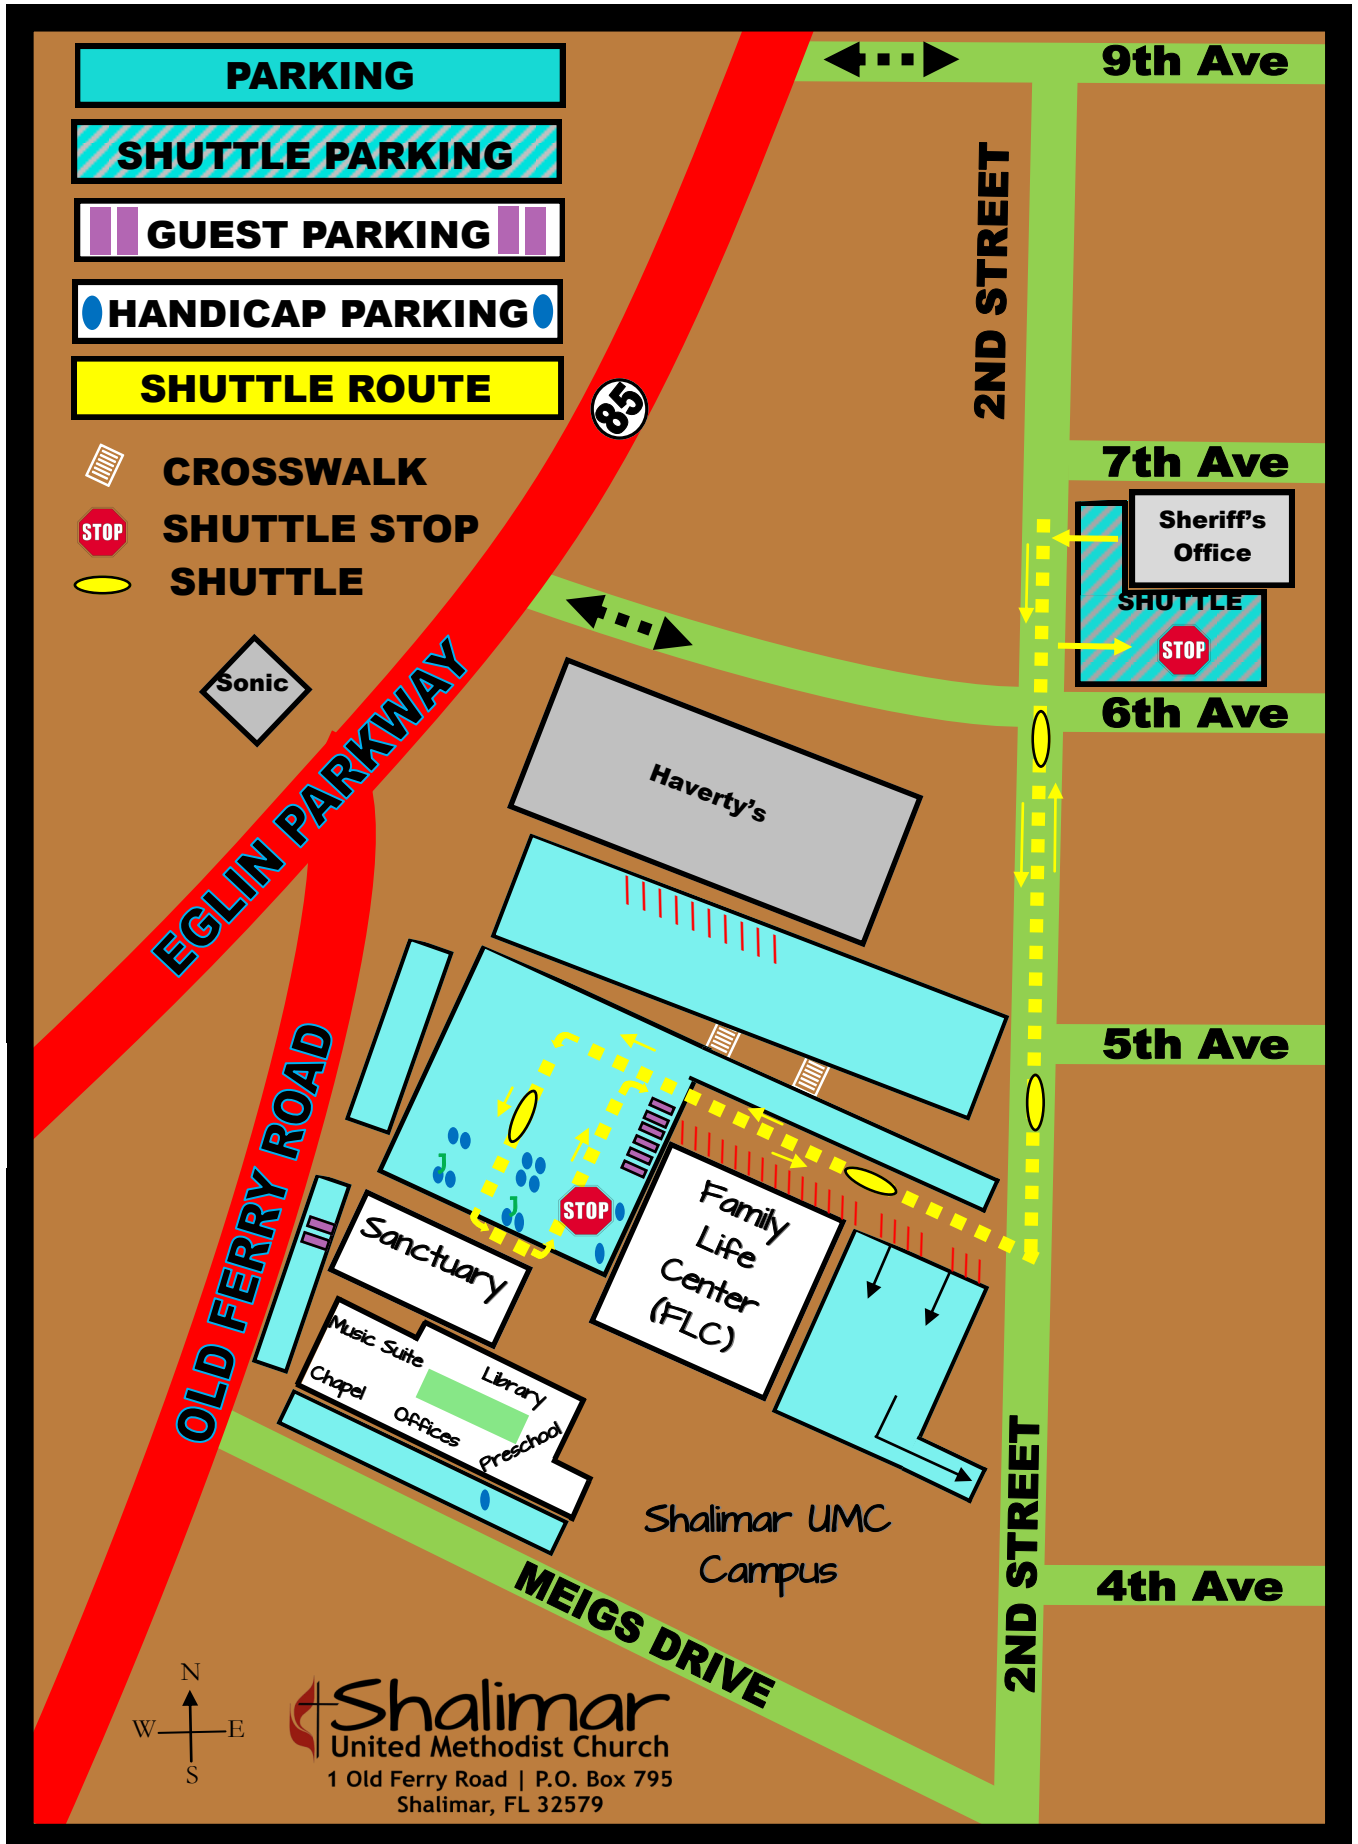

You can be picked up and dropped off in front of the Family Life Center (FLC) for easy access to all buildings on our campus within 2-3 minutes of parking your car when you park on the upper parking lots on 2nd Street off 9th Ave. or at the lot on 2nd Street between 6th & 7th Ave.

Parking Map & Shuttle Route

BEST ARRIVAL/DEPARTURE ROUTES TO AVOID OLD FERRY ROAD CONGESTION

PARKING

SHUTTLE PARKING

GUEST PARKING

HANDICAP PARKING

SHUTTLE ROUTE

CROSSWALK